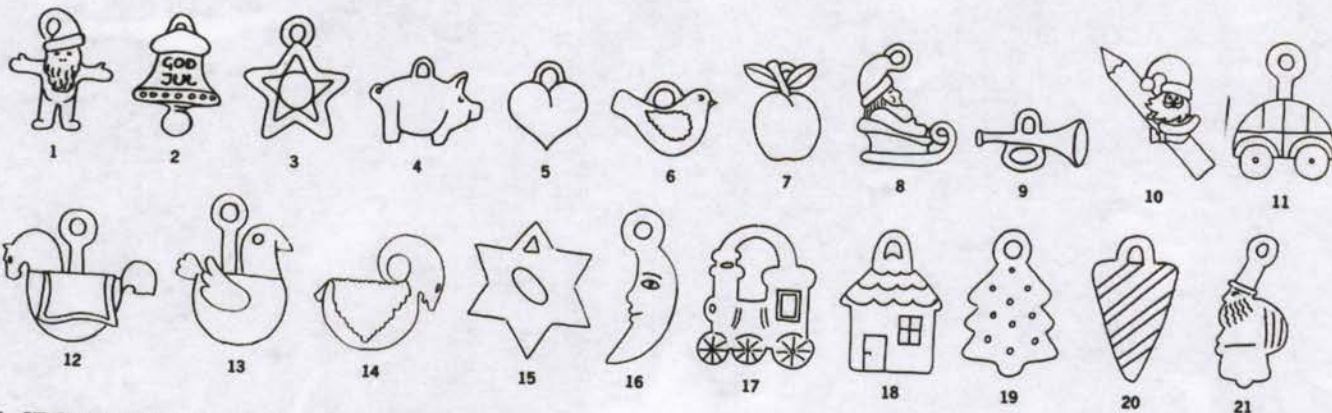

MISCELLANEOUS ÖVRIGT

Handwritten text at the bottom left, possibly a signature or date, which is mostly illegible due to fading.

Christmas Ornaments

- | | | | | | | | | |
|--|---|-------|----|---|-------|---|---|-------|
| 1 | FATHER CHRISTMAS 1/BOX
TOMTE 1/KART
DESIGN: BERTIL VALLIEN | 97690 | 10 | FATHER CHRISTMAS
WITH PEN 1/BOX
TOMTE PÅ PENNA 1/KART
DESIGN: KJELL ENGMAN | 98828 | 21 | FATHER CHRISTMAS 1/BOX
TOMTE 1/KART
DESIGN: GUNNEL SAHLIN | 98842 |
| 2 | BELL 1/BOX
KLOCKA 1/KART
DESIGN: BERTIL VALLIEN | 97691 | 11 | CAR 1/BOX
BIL 1/KART
DESIGN: KJELL ENGMAN | 98829 | ASSORTED CHRISTMAS
ORNAMENTS 36/BOX
SORTERADE JULGRANS-
SMYCKEN 36/KART
DESIGN: KJELL ENGMAN
OCH GUNNEL SAHLIN | | 98845 |
| 3 | STAR 1/BOX
STJÄRNA 1/KART
DESIGN: BERTIL VALLIEN | 97693 | 12 | ROCKING HORSE 1/BOX
GUNGHÄST 1/KART
DESIGN: KJELL ENGMAN | 98830 | | | |
| 4 | CHRISTMAS PIG 1/BOX
JULGRIS 1/KART
DESIGN: BERTIL VALLIEN | 97695 | 13 | BIRD 1/BOX
FÄGEL 1/KART
DESIGN: KJELL ENGMAN | 98831 | | | |
| 5 | HEART 1/BOX
HJÄRTA 1/KART
DESIGN: BERTIL VALLIEN | 97745 | 14 | BILLY-GOAT 1/BOX
GETABOCK 1/KART
DESIGN: KJELL ENGMAN | 98832 | | | |
| 6 | BIRD 1/BOX
FÄGEL 1/KART
DESIGN: BERTIL VALLIEN | 97746 | 15 | STAR 1/BOX
STJÄRNA 1/KART
DESIGN: GUNNEL SAHLIN | 98836 | | | |
| 7 | APPLE 1/BOX
APPLE 1/KART
DESIGN: BERTIL VALLIEN | 97768 | 16 | MOON 1/BOX
MÅNE 1/KART
DESIGN: GUNNEL SAHLIN | 98837 | | | |
| 8 | FATHER CHRISTMAS
WITH SLEIGH 1/BOX
TOMTE I SLÅDE 1/KART
DESIGN: BERTIL VALLIEN | 97770 | 17 | TRAIN 1/BOX
TÅG 1/KART
DESIGN: GUNNEL SAHLIN | 98838 | | | |
| 9 | TRUMPET 1/BOX
TRUMPET 1/KART
DESIGN: BERTIL VALLIEN | 97858 | 18 | HOUSE 1/BOX
HUS 1/KART
DESIGN: GUNNEL SAHLIN | 98839 | | | |
| ASSORTED CHRISTMAS
ORNAMENTS 36/BOX
SORTERADE JULGRANS-
SMYCKEN 36/KART
DESIGN: BERTIL VALLIEN | | 98705 | 19 | CHRISTMAS TREE 1/BOX
JULGRAN 1/KART
DESIGN: GUNNEL SAHLIN | 98840 | | | |
| | | | 20 | CONE 1/BOX
STRUT 1/KART
DESIGN: GUNNEL SAHLIN | 98841 | | | |