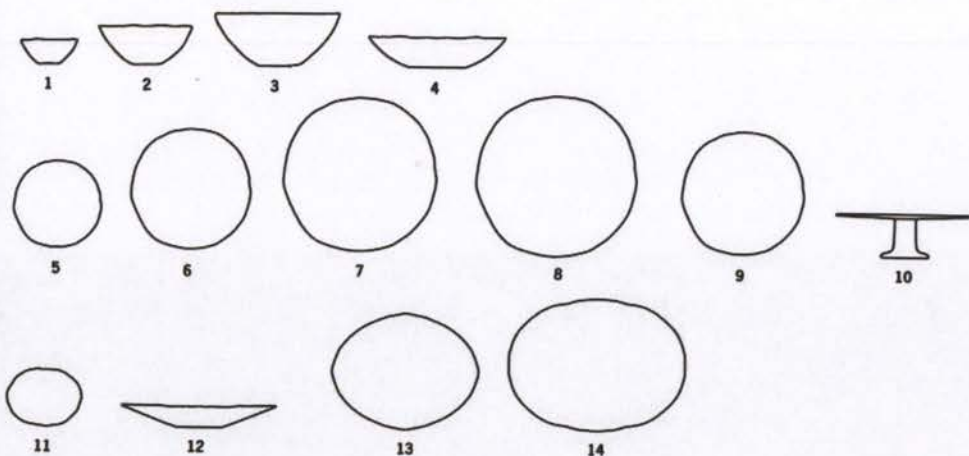

Design: Gunnel Sablin.

1	DESSERT BOWL 2/BOX DESSERTSKÅL 2/KART Ø: 6" 150 MM	58833	12	FRUIT DISH 1/BOX FRUKTFAT 1/KART Ø: 13 1/4" 340 MM	78906
2	BOWL 1/BOX SKÅL 1/KART Ø: 8" 200 MM	58834	13	PLATE 2/BOX TALLRIK 2/KART 9 7/8×12 1/4" 250×310 MM	78907
3	BOWL 1/BOX SKÅL 1/KART Ø: 10 1/2" 270 MM	58835	14	DISH 1/BOX FAT 1/KART 11×15" 280×380 MM	78908
4	FRUIT BOWL 1/BOX FRUKTSKÅL 1/KART Ø: 11 3/4" 300 MM	58905			
5	SMALL PLATE 2/BOX ASSIETT 2/KART Ø: 7 1/2" 190 MM	78805			
6	PLATE 2/BOX TALLRIK 2/KART Ø: 10 1/2" 270 MM	78806			
7	SERVING PLATE 1/BOX FAT 1/KART Ø: 13 1/4" 340 MM	78807			
8	CHEESE PLATE 1/BOX OSTBRICKA 1/KART Ø: 13 3/4" 350 MM	78808			
9	CHEESE PLATE 1/BOX OSTBRICKA 1/KART Ø: 10 3/4" 270 MM	78809			
10	CAKE PLATE FTD 1/BOX TÅRTFAT PÅ FOT 1/KART Ø: 11 3/4" 300 MM	78810			
11	AVOCADO BOWL 2/BOX AVOKADOSKÅL 2/KART 6 1/4×5" 160×125 MM	78811