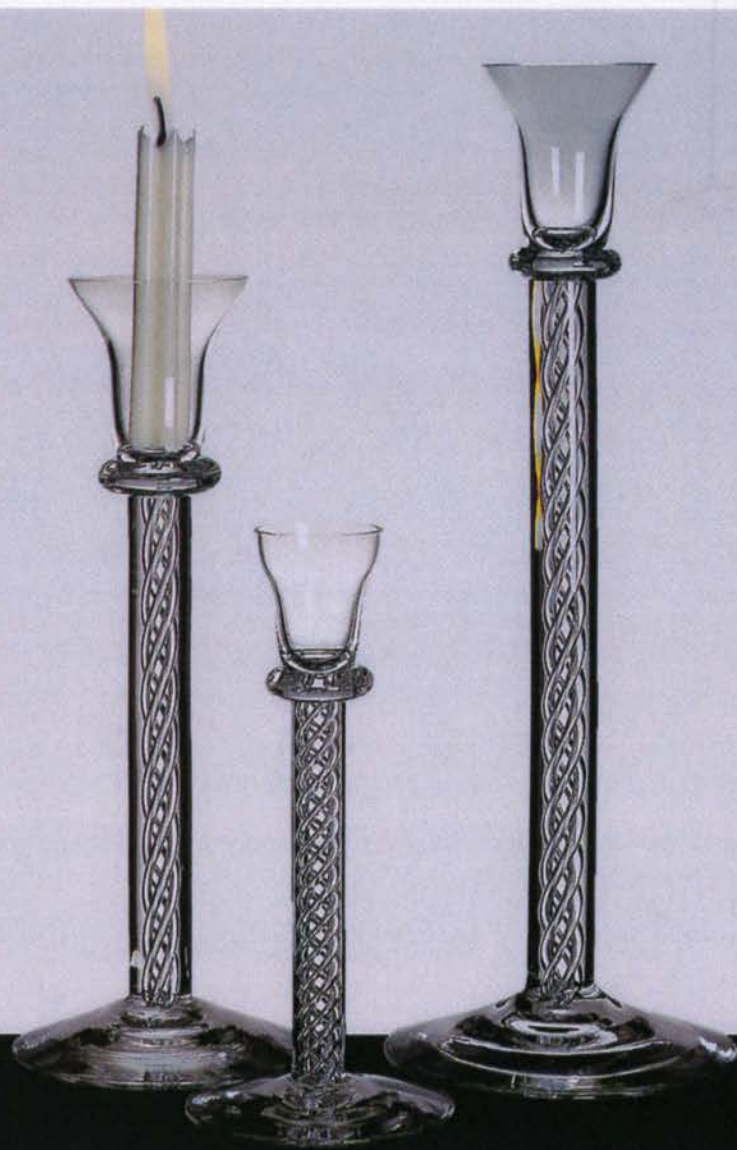

2016

Spiral

Design: Roy Kirkwood
Manufactured: Murano, Italy

*Design: Rolf Sinnemark.
Handmade. Handgjord.*

- | | | |
|---|--|-------|
| 1 | CANDLESTICK
LJUSSTAKE
H: 7" 180 MM | 60023 |
| 2 | CANDLESTICK
LJUSSTAKE
H: 10" 250 MM | 60024 |
| 3 | CANDLESTICK
LJUSSTAKE
H: 12 1/2 320 MM | 60025 |