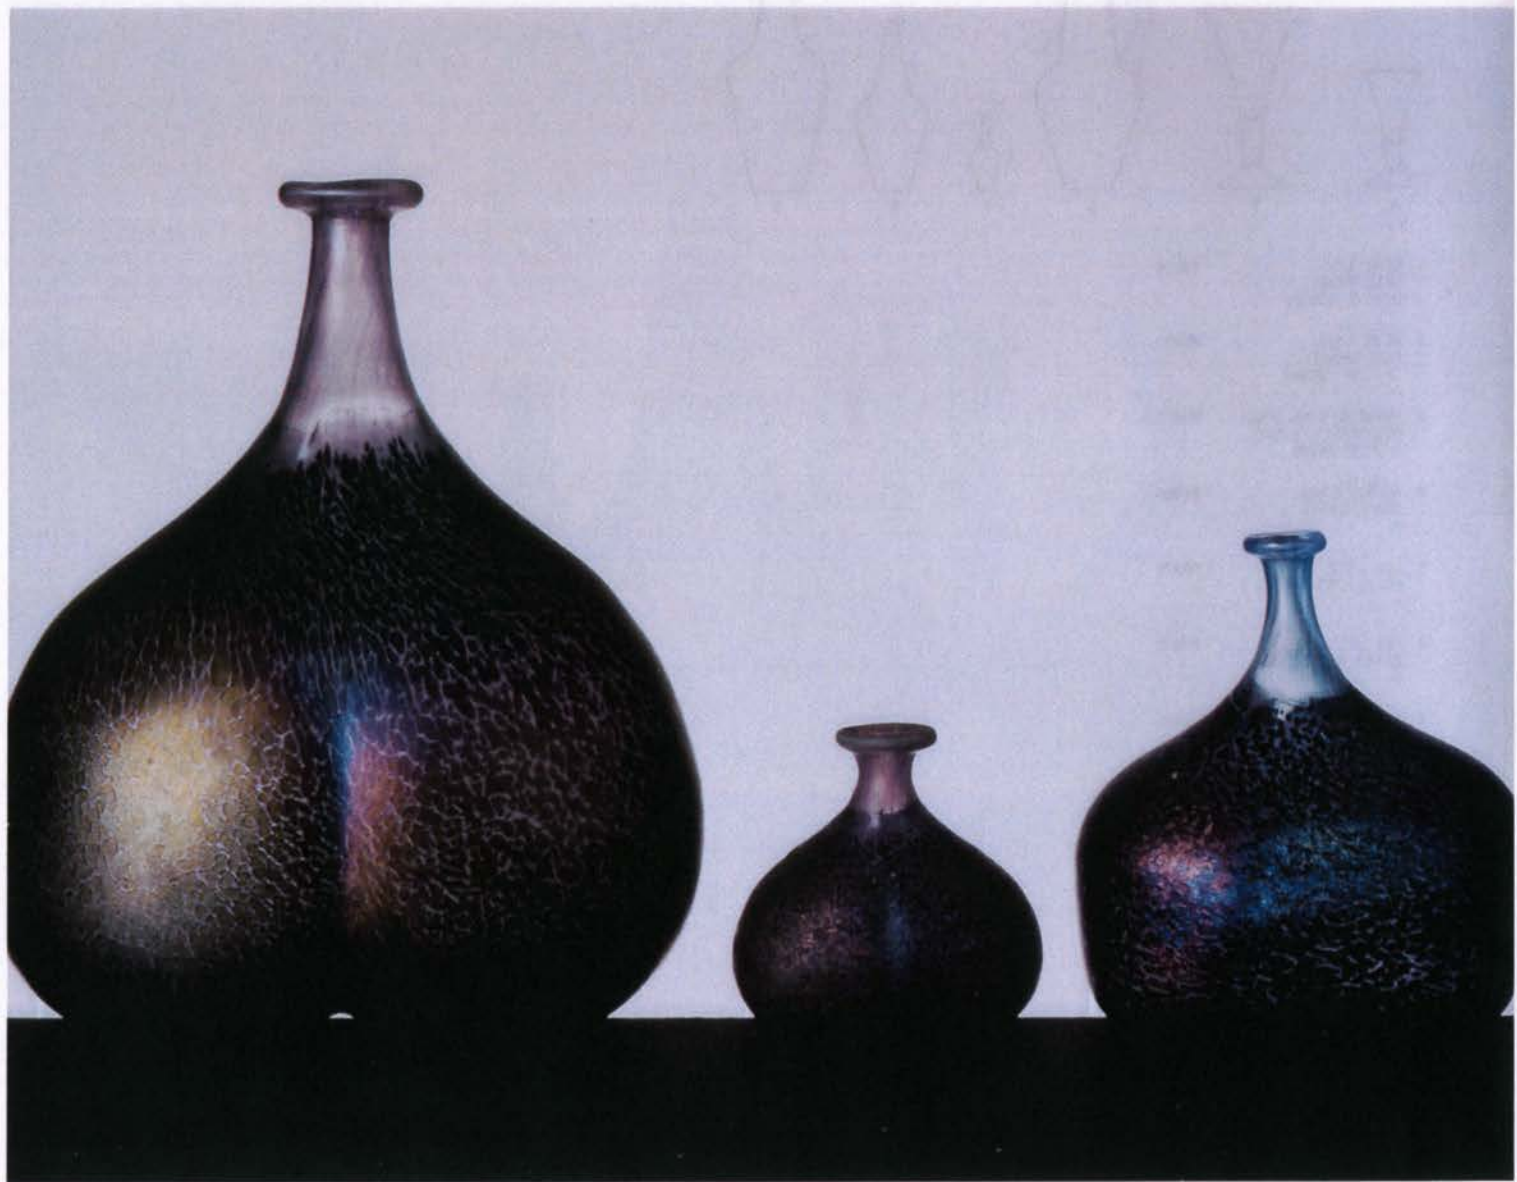

Volcano

Design: Antonio Barbieri
Manufacture: Murano