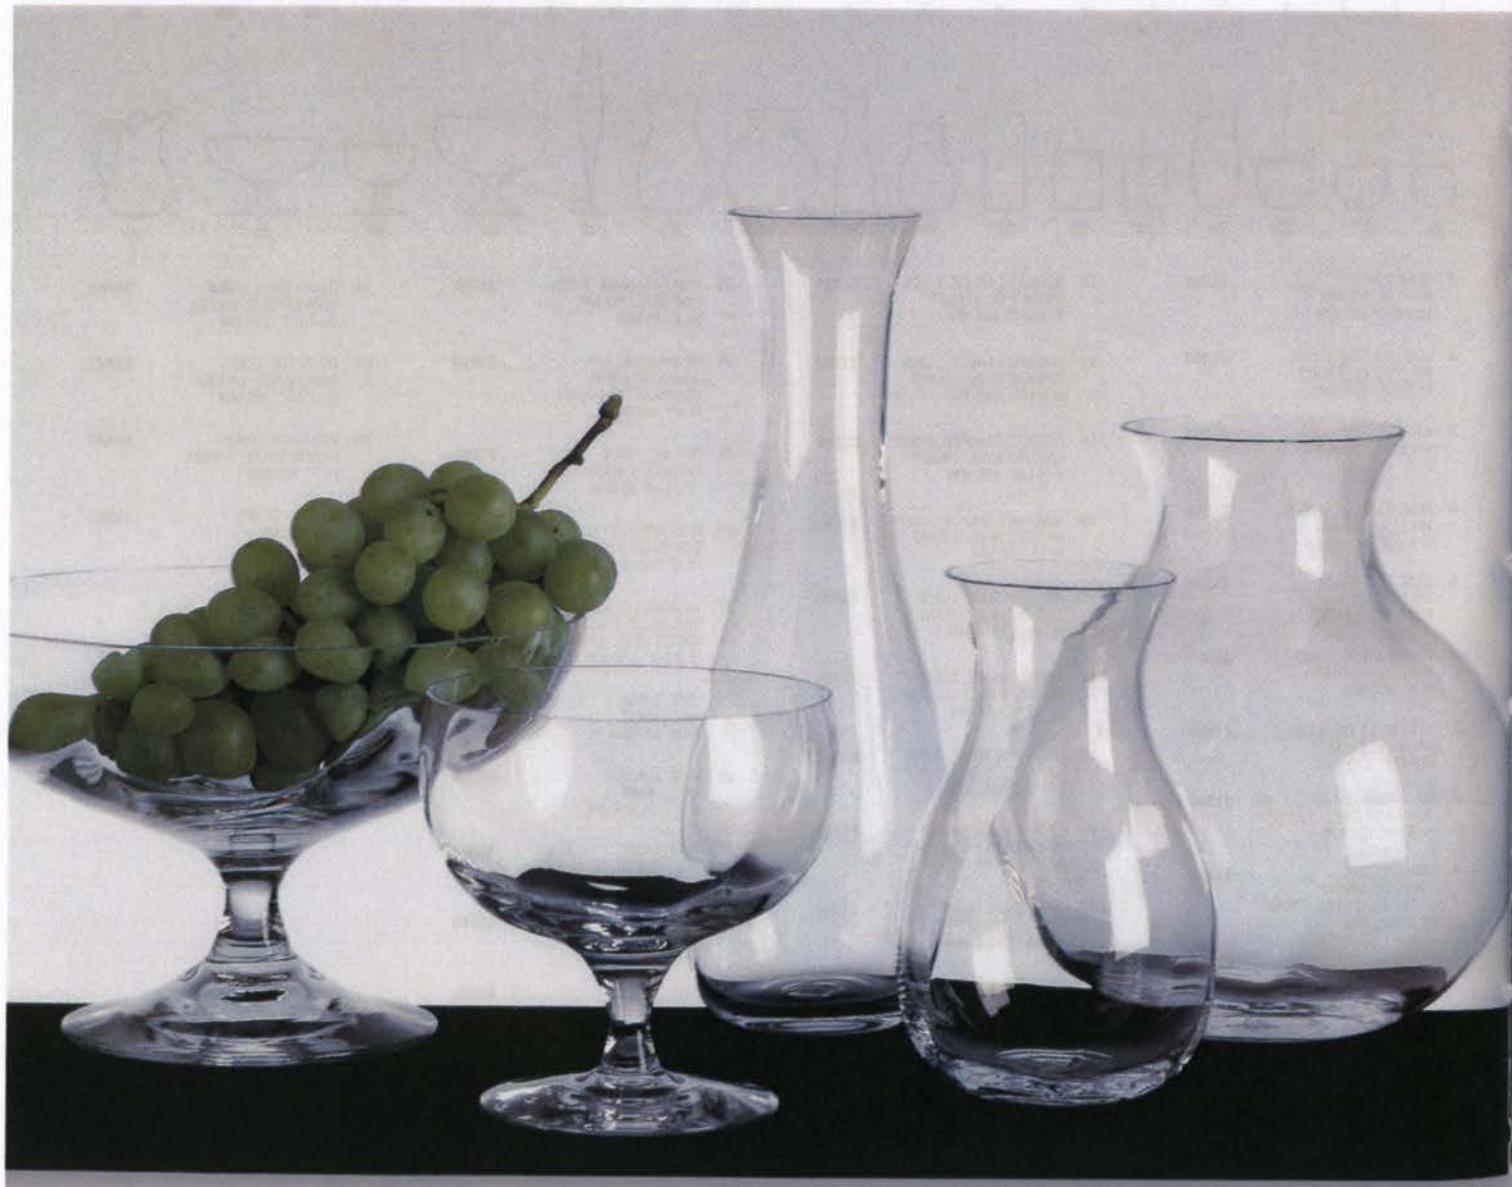

Château

Handmade in England
Bottle: David White