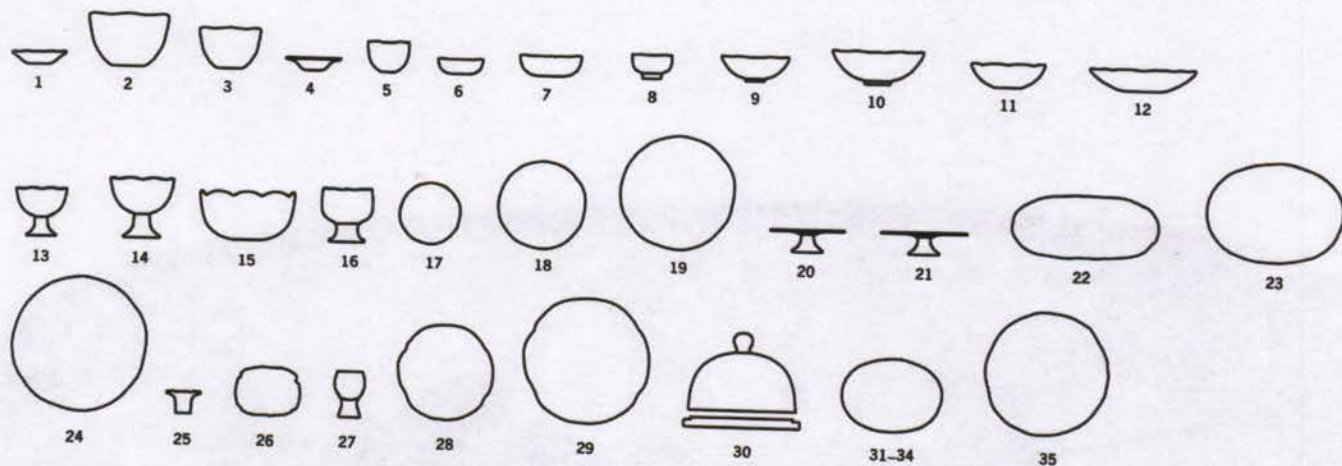

Design: Wärrff.

1	AVOCADO BOWL 2/BOX AVOKADOSKÅL 2/KART 3 1/2"x6 1/4" 90x160 MM	57283	12	FRUIT BOWL 1/BOX FRUKTSKÅL 1/KART Ø: 12 1/4" 310 MM	57805	23	DISH 1/BOX FAT 1/KART 15 3/4"x11 3/4" 400x300 MM	78315	33	PARTY MARINA PLATE CRAB 2/BOX TALLRIK KRABBA 2/KART 9 7/8"x12 1/4" 250x310 MM	78513
2	BOWL 1/BOX SKÅL 1/KART Ø: 9" 230 MM	57284	13	BOWL 1/BOX SKÅL 1/KART Ø: 6" 150 MM	58103	24	DISH 1/BOX FAT 1/KART Ø: 15 1/4" 390 MM	78510	34	PARTY MARINA PLATE FISH 2/BOX TALLRIK SPÄTTA 2/KART 9 7/8"x12 1/2" 250x310 MM	78514
3	BOWL 1/BOX SKÅL 1/KART Ø: 7 1/4" 185 MM	57285	14	BOWL 1/BOX SKÅL 1/KART Ø: 7 1/4" 185 MM	58315	25	EGG CUP 2/BOX AGGKOPP 2/KART H: 2 1/2" 65 MM	97283	35	PARTY MARINA SERVING PLATE 1/BOX UPPLÄGGNINGSFAT 1/KART 15 1/4" 390 MM	78515
4	GRAPEFRUIT BOWL 2/BOX GRAPEFRUKTSKÅL 2/KART Ø: 6 1/2" 165 MM	57287	15	BOWL 1/BOX SKÅL 1/KART Ø: 11" 275 MM	58316	26	BUTTER DISH 1/BOX SMÖRBYTTA 1/KART 7 1/2"x6" 190x155 MM	97289			
5	BOWL 1/BOX SKÅL 1/KART Ø: 4 3/4" 120 MM	57288	16	COUPE 2/BOX DESSERTSKÅL PÅ FOT 2/KART Ø: 4" 100 MM	58510	27	BEER 10 1/4 OZ 1/BOX ÖL 30 CL 1/KART H: 5 1/4" 135 MM	97349			
6	DESSERT BOWL 2/BOX DESSERTSKÅL 2/KART Ø: 5 1/2" 140 MM	57345	17	SMALL PLATE 2/BOX ASSIETT 2/KART Ø: 7" 180 MM	77283	28	CHEESE DISH 1/BOX OSTBRICKA 1/KART Ø: 10 1/2" 270 MM	97505			
7	BOWL 2/BOX SKÅL 2/KART Ø: 6 1/2" 170 MM	57346	18	PLATE 2/BOX TALLRIK 2/KART Ø: 10" 255 MM	77285	29	CHEESE DISH 1/BOX OSTBRICKA 1/KART Ø: 13 3/4" 350 MM	97506			
8	DESSERT BOWL 2/BOX DESSERTSKÅL 2/KART Ø: 4 1/2" 115 MM	57348	19	PLATE 1/BOX FAT 1/KART Ø: 13" 330 MM	77286	30	CHEESE COVER 1/BOX OSTKUPA 1/KART Ø: 11" 275 MM	98510			
9	FRUIT BOWL 1/BOX FRUKTSKÅL 1/KART Ø: 7 1/4" 185 MM	57706	20	CAKE PLATE 1/BOX TÄRTFAT 1/KART Ø: 8 1/2" 220 MM	78101	31	PARTY MARINA PLATE FISH 2/BOX TALLRIK FISK 2/KART 9 7/8"x12 1/4" 250x310 MM	78511			
10	FRUIT BOWL 1/BOX FRUKTSKÅL 1/KART Ø: 10 1/2" 270 MM	57707	21	CAKE PLATE 1/BOX TÄRTFAT 1/KART Ø: 12 1/2" 320 MM	78102	32	PARTY MARINA PLATE LOBSTER 2/BOX TALLRIK HUMMER 2/KART 9 7/8"x12 1/2" 250x310 MM	78512			
11	BOWL 1/BOX SKÅL 1/KART Ø: 8 1/4" 210 MM	57804	22	CAKE PLATE 1/BOX KAKFAT 1/KART 17x7 1/2" 430x190 MM	78103