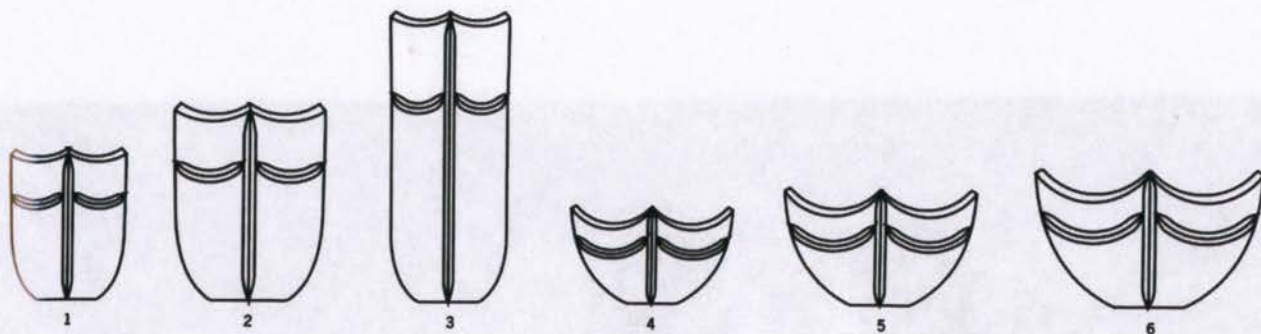

*Design: Gun Lindblad.
Full lead crystal. Handmade. Cut.
Kristall. Handgjord. Slipad.*

1 VASE 1/BOX
VAS 1/KART
H: 6 1/2" 170 MM

48501

2 VASE 1/BOX
VAS 1/KART
H: 8 1/2" 215 MM

48502

3 VASE
VAS
H: 12 1/4" 315 MM

48503

4 BOWL 1/BOX
SKÅL 1/KART
Ø: 6 1/2" 170 MM

58501

5 BOWL 1/BOX
SKÅL 1/KART
Ø: 8 1/4" 210 MM

58502

6 BOWL
SKÅL
Ø: 10" 250 MM

58503