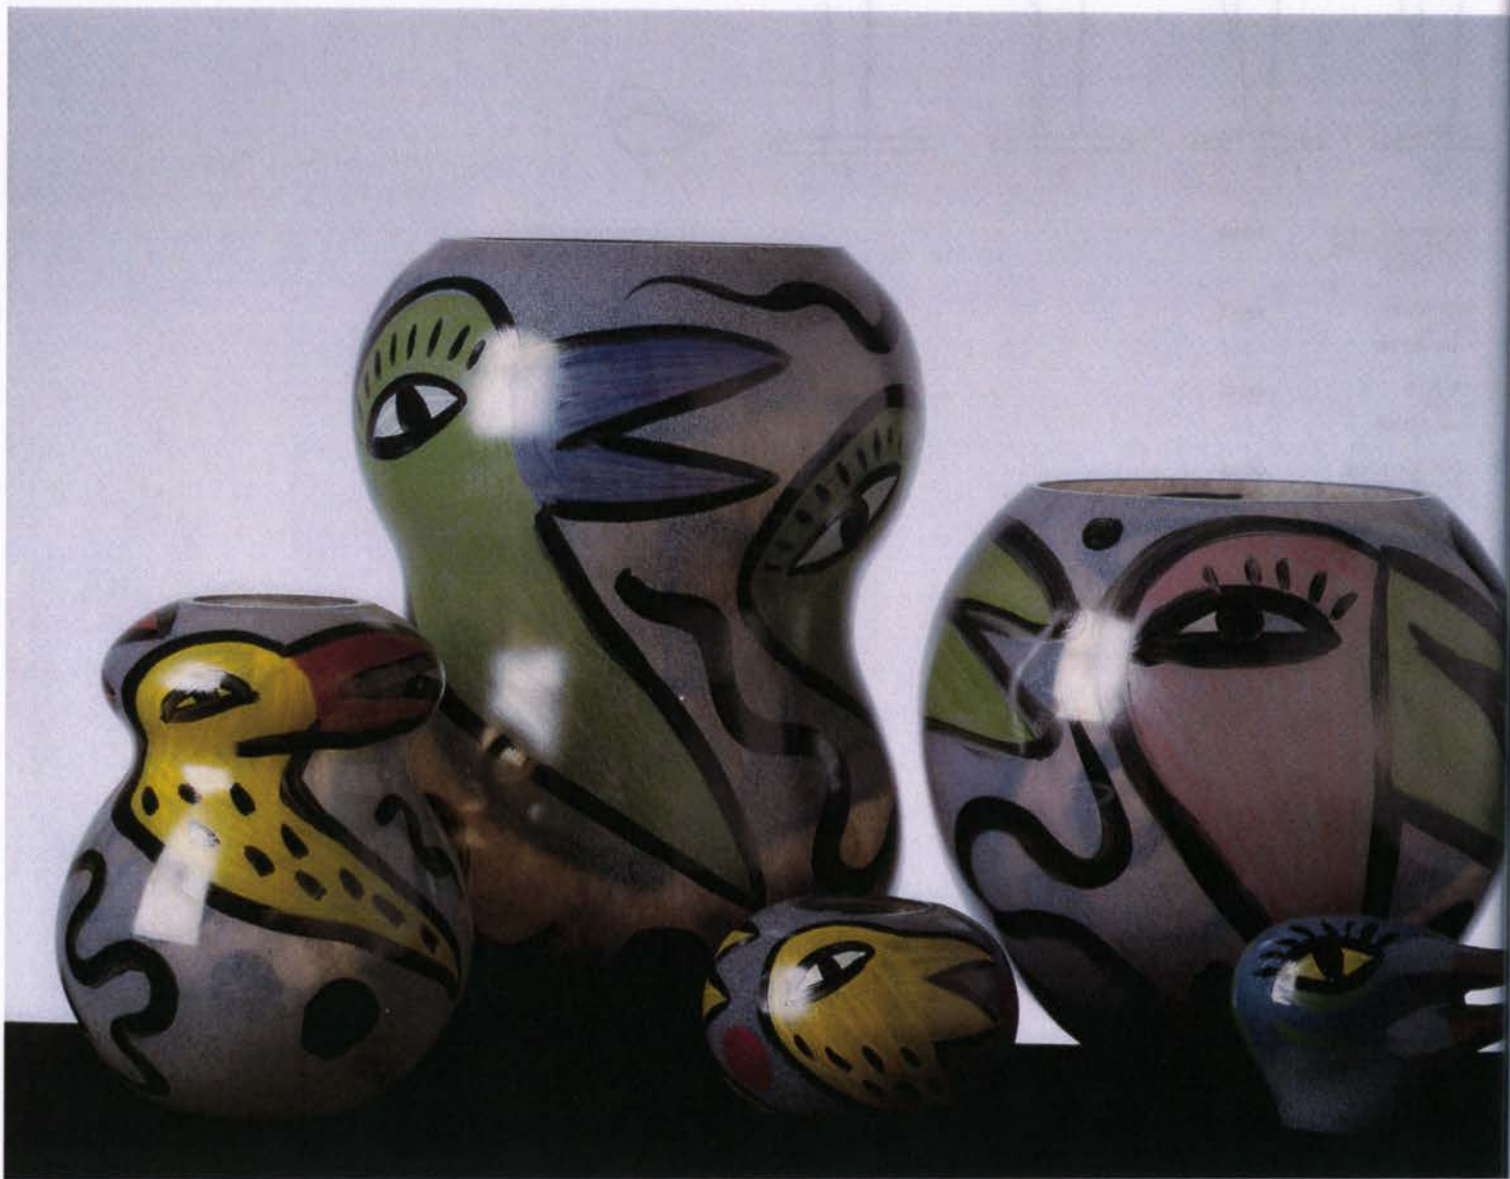

Birdy

Design: Britt Willis
Materials: Handmade