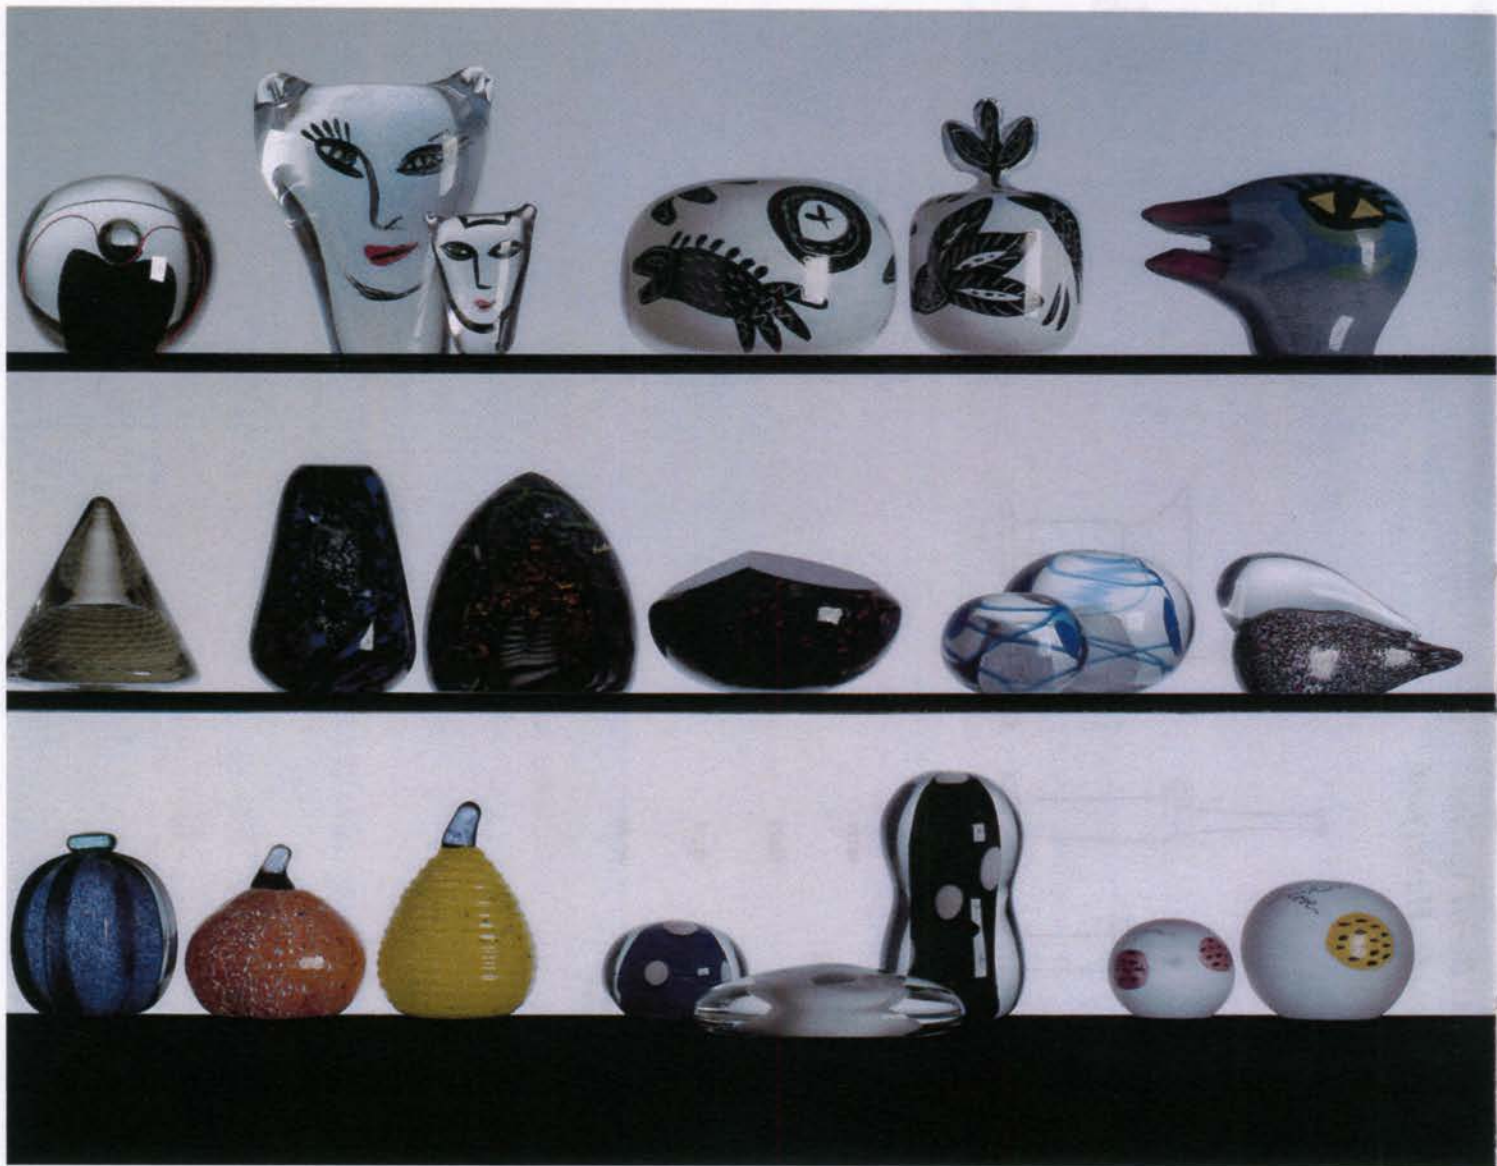

Paperweights/Brevpressar