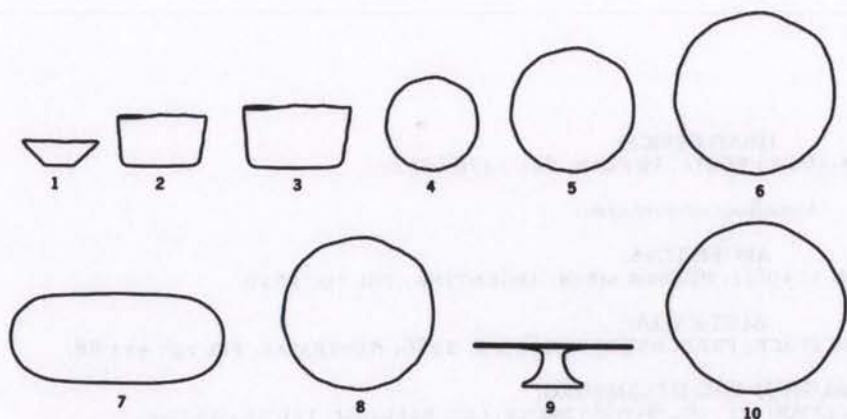

Design: Kjell Engman.

1	DESSERT BOWL 2/BOX DESSERTSKÅL 2/KART Ø: 6 1/4" 160 MM	58248
2	BOWL 1/BOX SKÅL 1/KART Ø: 6 1/2" 165 MM	58249
3	BOWL 1/BOX SKÅL 1/KART Ø: 8 1/4" 210 MM	58250
4	SMALL PLATE 2/BOX ASSIETT 2/KART Ø: 7 1/2" 190 MM	78248
5	PLATE 2/BOX TALLRIK 2/KART Ø: 10" 255 MM	78249
6	DISH 1/BOX FAT 1/KART Ø: 13" 330 MM	78250
7	DISH 1/BOX FAT 1/KART 17x7 1/2" 430x190 MM	78451
8	FRUIT DISH 1/BOX FRUKTFAT 1/KART Ø: 12 1/4" 310 MM	78452
9	CAKE PLATE 1/BOX TÅRTFAT 1/KART Ø: 12 1/2" 320 MM	78453
10	CHEESE PLATE 1/BOX OSTBRICKA 1/KART Ø: 13 3/4" 350 MM	78454