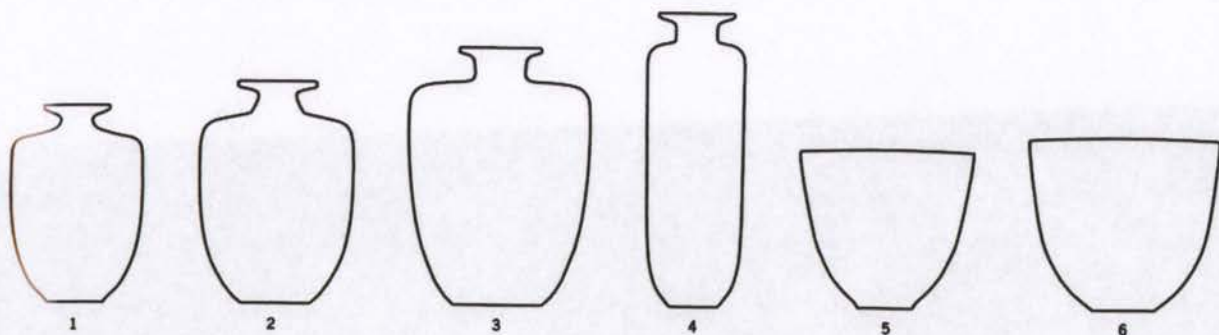

*Design: Kjell Engman.
Handmade. Handgjord.*

1 VASE 1/BOX
VAS 1/KART
H: 5" 130 MM
48887 BLACK/SVART
48891 LILAC/LILA
48895 GREY/GRÅ

2 VASE 1/BOX
VAS 1/KART
H: 7" 175 MM
48888 BLACK/SVART
48892 LILAC/LILA
48896 GREY/GRÅ

3 VASE 1/BOX
VAS 1/KART
H: 9 1/2" 240 MM
48889 BLACK/SVART
48893 LILAC/LILA
48897 GREY/GRÅ

4 VASE 1/BOX
VAS 1/KART
H: 10" 255 MM
48890 BLACK/SVART
48894 LILAC/LILA
48898 GREY/GRÅ

5 BOWL 1/BOX
SKÅL 1/KART
Ø: 4 3/4" 120 MM
58887 BLACK/SVART
58891 LILAC/LILA
58895 GREY/GRÅ

6 BOWL 1/BOX
SKÅL 1/KART
Ø: 7" 180 MM
58888 BLACK/SVART
58892 LILAC/LILA
58896 GREY/GRÅ