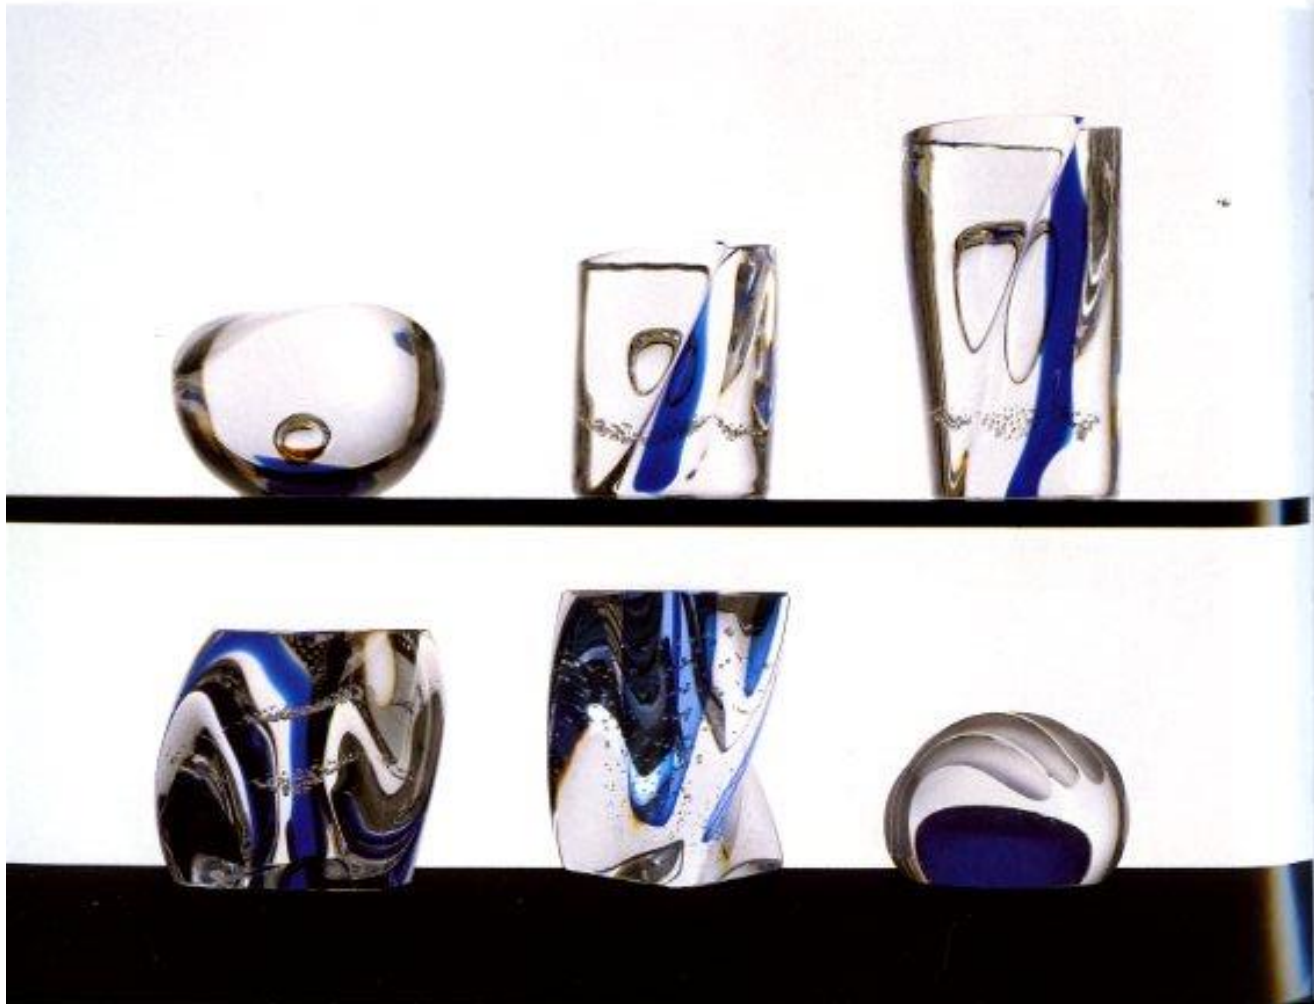

Paperweights/Brevpressar