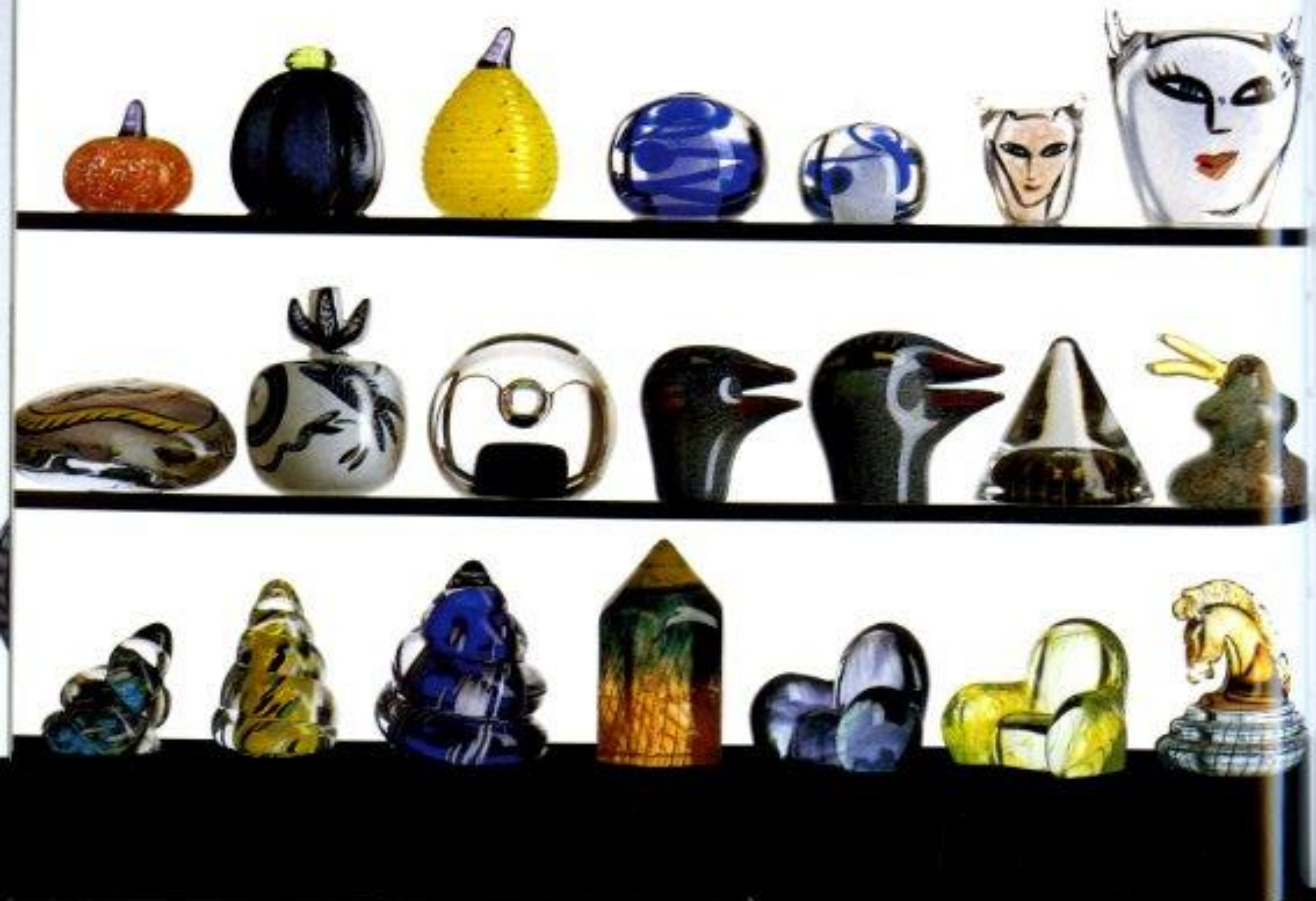

Paperweights/Brevpressar