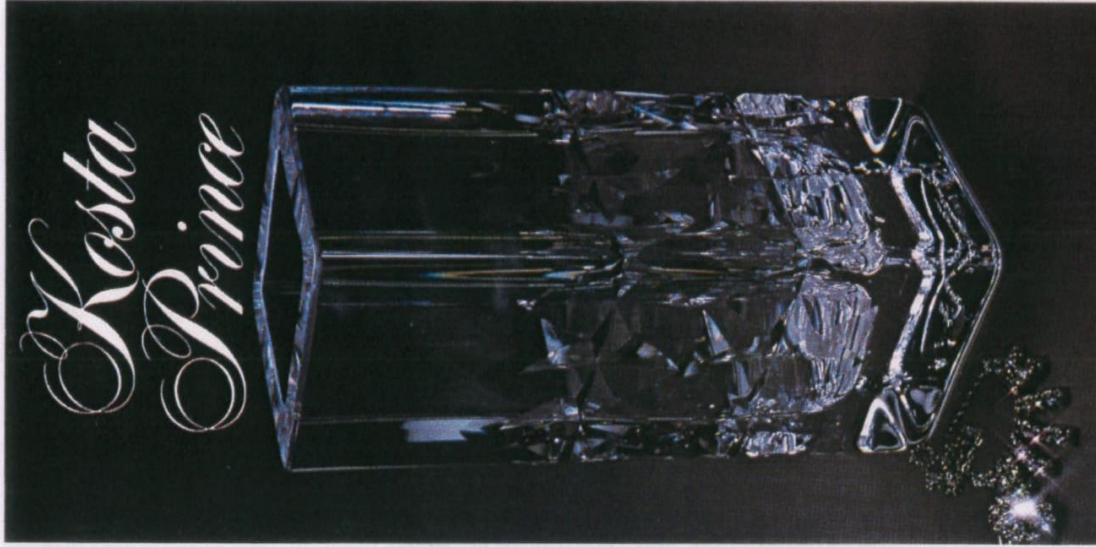

46198-1 Prins vas fyrkantig i kart. Kr. 63:-