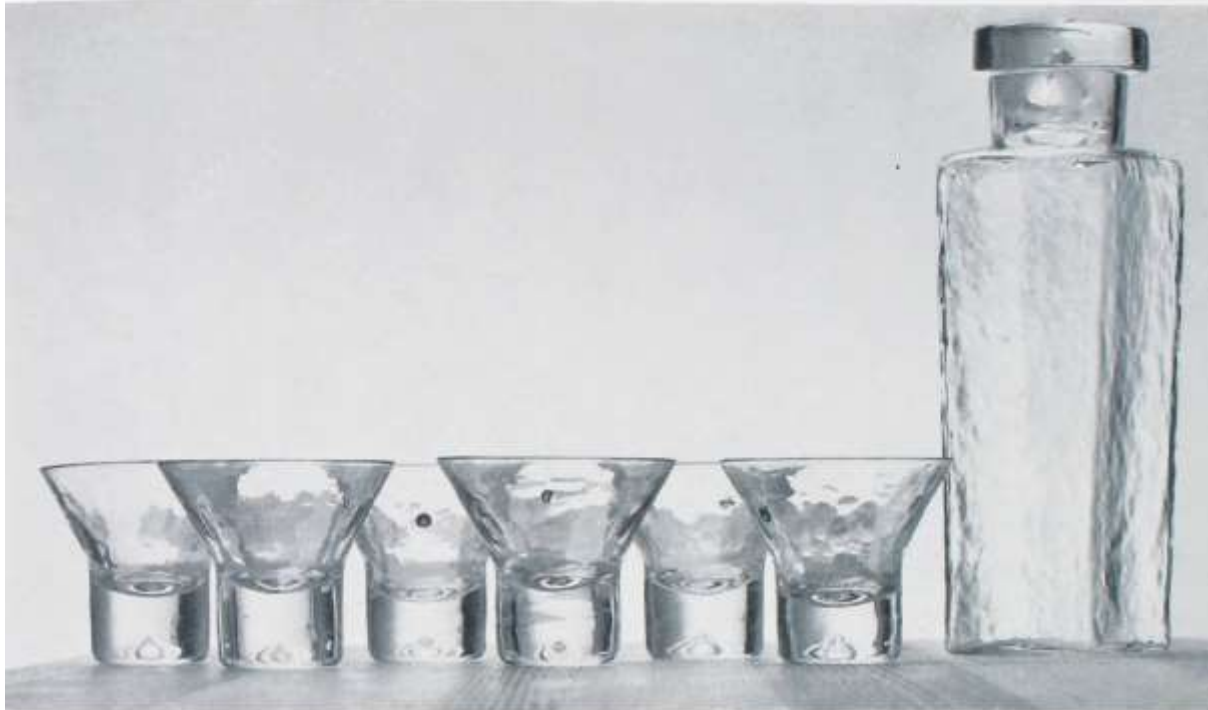

dram-set "rustica"

clear 3344 KL  
smoke 3344 GR

consisting of

6 glasses w 3289 see page 46  
1 flask w 2179 see page 49

6 + 1

"rustica"

cocktailglas

klar w 2180 KL 7 cl.