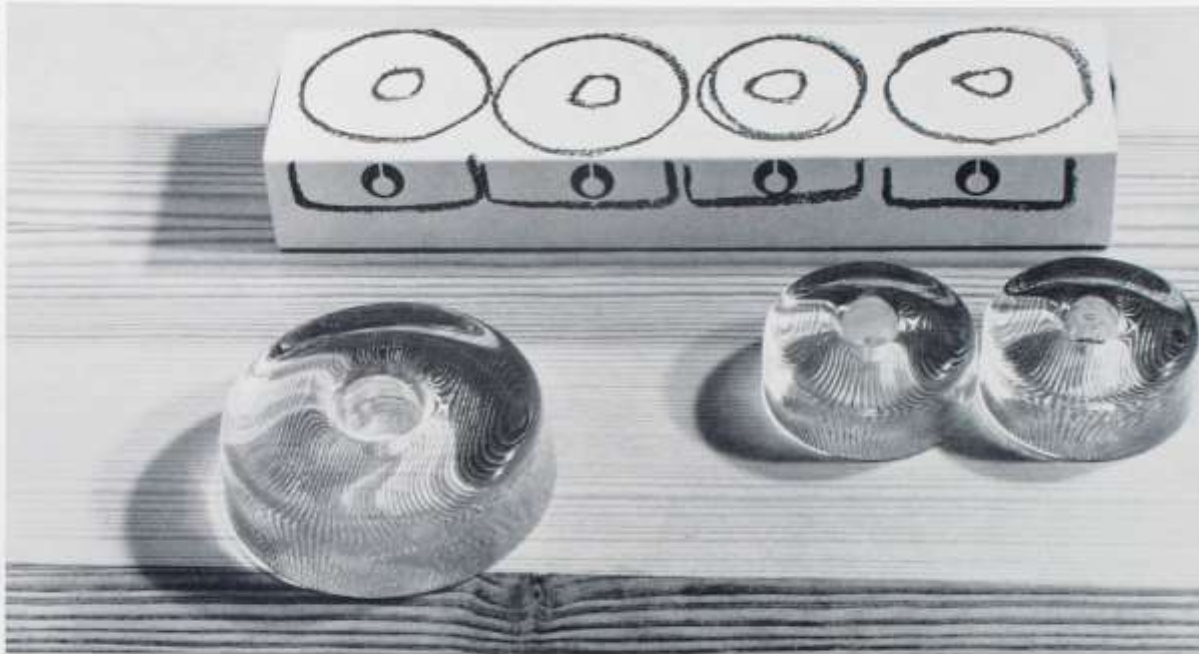

ljusstakar

	ø 85 mm	ø 57 mm
klar	w 3166	w 3153
antikgrön	w 3166 AG	w 3153 AG
orange	w 3166 RG	w 3153 RG
	2 □	4 □

candlesticks

	ø 3 1/2"	ø 2 1/4"
klar	w 3166	w 3153
antique green	w 3166 AG	w 3153 AG
orange	w 3166 RG	w 3153 RG
	2 □	4 □