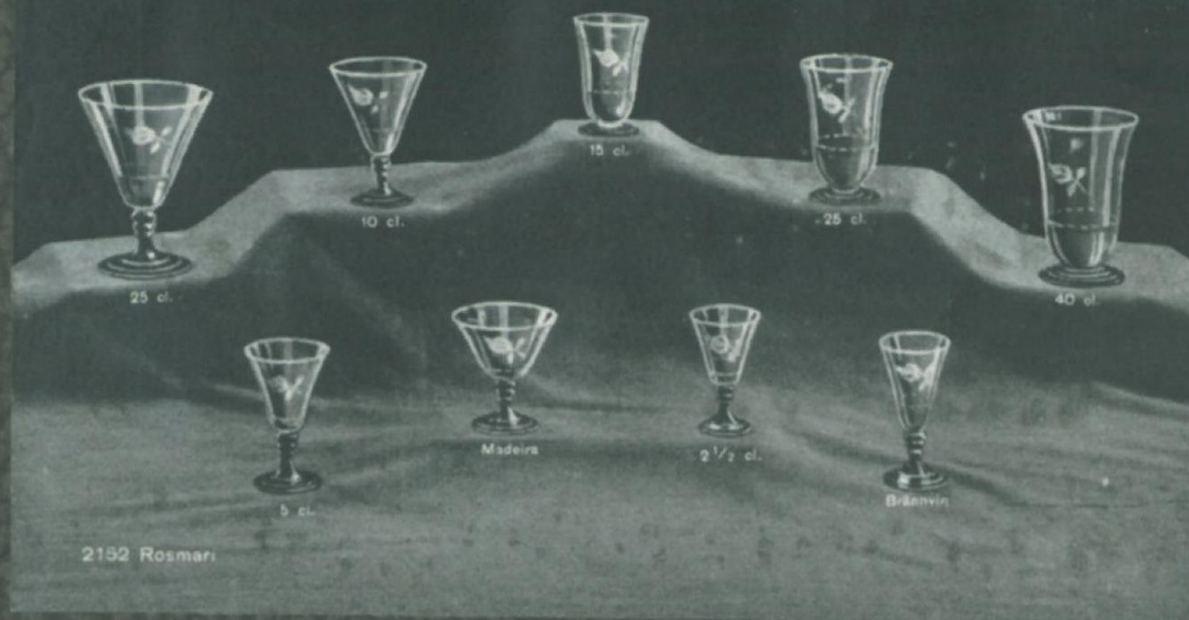

No. 811

Johansfors

AKTIEBOLAGET JOHANSFORS GLASBRUK
BROAKULLA
Sweden

N:o 811.

	2152/Rosmari black	Net Sw. Kr.	each
Liqueur			-.55
Port	" "	" "	-.65
Claret	" "	" "	-.75
Goblet	" "	" "	1.--
Cocktail	" "	" "	-.65
Brandy	" "	" "	-.65
Tumbler 1/4 pt	" "	" "	-.65
" 1/2 "	" "	" "	-.75
" 3/4 "	" "	" "	1.--

Delivery: F.o.b. Gothenburg
For packing and cases 5% is charged.