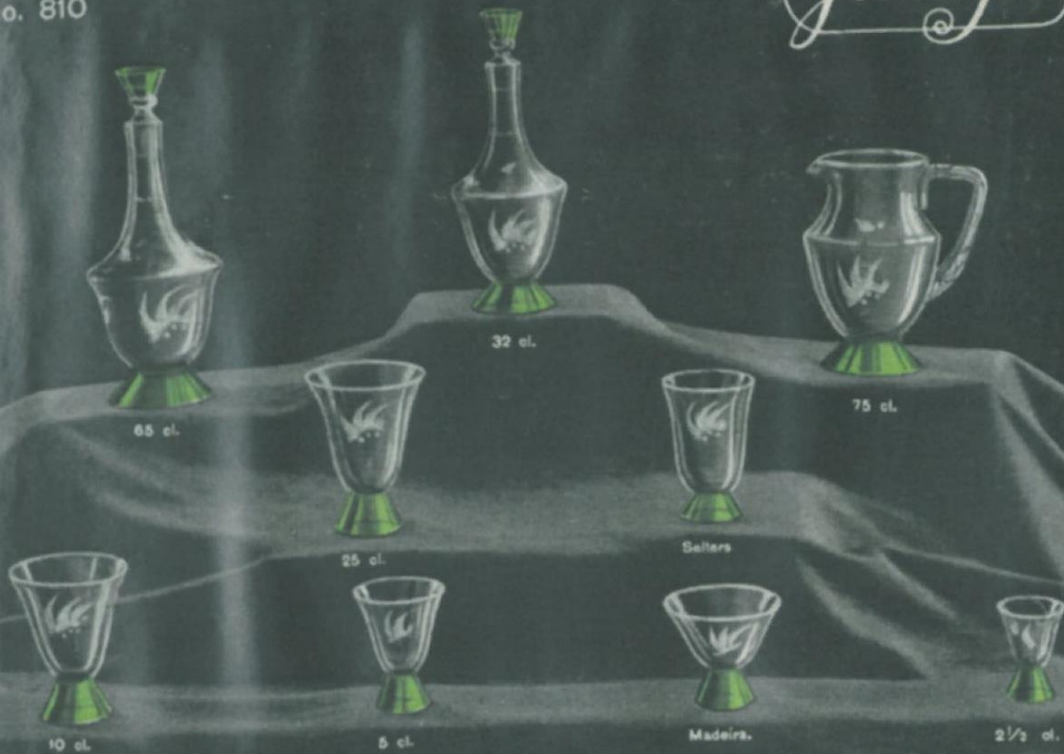

No. 810

Johansfors

2153 Uarda

2419 Oscar Helbaglau 0.90
Tumbler 2153/1/2pt 0.95
Tallrikar 692/6.
AKTIEBOLAGET JOHANSFORS GLASBRUK
BROOKULLA
Sweden

N:o 810.		Pringen 2153, 5" x 2 1/2"	1.25
Liqueur	2153/ Uarda green	Net Sw. Kr.	.55 each
Port	" " "	" "	-.60 "
Claret	" " "	" "	-.75 "
Goblet	" " "	" "	-.90 "
Cocktail	" " "	" "	-.75 "
Tumbler	1/4 pt	" "	-.75 "
Decanter	1 1/2 pt. (1/2 pt.) = 32 cl.	" "	3.-- "
"	1 1/2 pt. (1 pt.) = 16.5 cl. (80 d. ut. 450)	" "	4.-- 1/2 pt 650
Jug	1 1/4 " " "	" "	2.-- "
"	2 pt = 100 cl.	" "	3.50
"	1 1/2 pt = 150 cl.	" "	3.00

Delivery: F.O.B. Gothenburg.
For packing and cases 5% is charged.