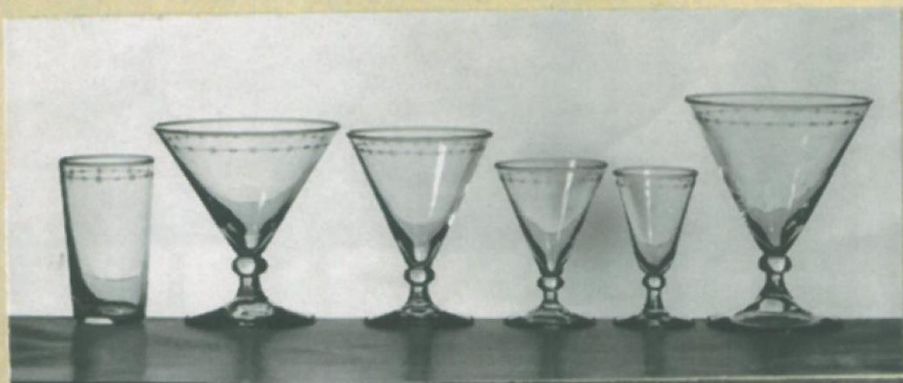

Kanna 1050/1 ft

Delivery: F.o.b. Gothenburg.

For packing and cases 5% is charged.

Kanna 2050/2 ft

2.50

AKTIEBOLAGET JOHANSFORS GLASBRUK
BROAKULLA
Sweden

N:o 815.

Liqueur	2152/ Facett	Net Sw. Kr.	each
Port	" "	-	.50
Claret	" "	-	.55
Goblet	" "	-	.65
Champagne	" "	-	.85
Cocktail	" "	-	.85
Brandy	" "	-	.65
Tumbler 1/4 pt	" "	-	.55
" 1/2 "	" "	-	.65
" 3/4 "	" "	-	.75

.....
Same prices for suite 2152/Louise.
.....

Delivery: F.o.b. Gothenburg.
For packing and cases 5% is charged.

Bellman

AKTIEBOLAGET JOHANSFORS GLASBRUK
 BROAKULLA
 Sweden

N:o 1305.

Decanter unhd	2206/ 65 cl.	Bellman	Net Sw. Kr.	9.25	each
" hld	" 65 "	"	" "	10.--	
" unhd	2207/ 65 "	"	" "	7.50	
" hld	" 65 "	"	" "	8.25	
" unhd	" 32 "	"	" "	6.50	
" hld	" 32 "	"	" "	7.--	
"	2208	"	" "	7.25	
Jug	2202/100 cl.	"	" "	7.50	
Bowl	1168/110 m. m.	"	" "	4.75	
"	" 130 "	"	" "	6.--	
"	" 150 "	"	" "	7.50	
"	" 200 "	"	" "	10.25	
Plate	692/160 "	"	" "	4.75	
Champagne	2205	"	" "	4.60	
Goblet	"	"	" "	4.60	
Claret	"	"	" "	4.--	
Port	"	"	" "	3.40	
Liqueur	"	"	" "	3.10	
Cocktail	"	"	" "	3.60	
Brandy	"	"	" "	3.40	
Custard hld	"	"	" "	3.30	
Tumbler 1/4 pt	"	"	" "	2.60	
" 1/2 "	"	"	" "	2.75	
" 3/4 "	"	"	" "	3.25	