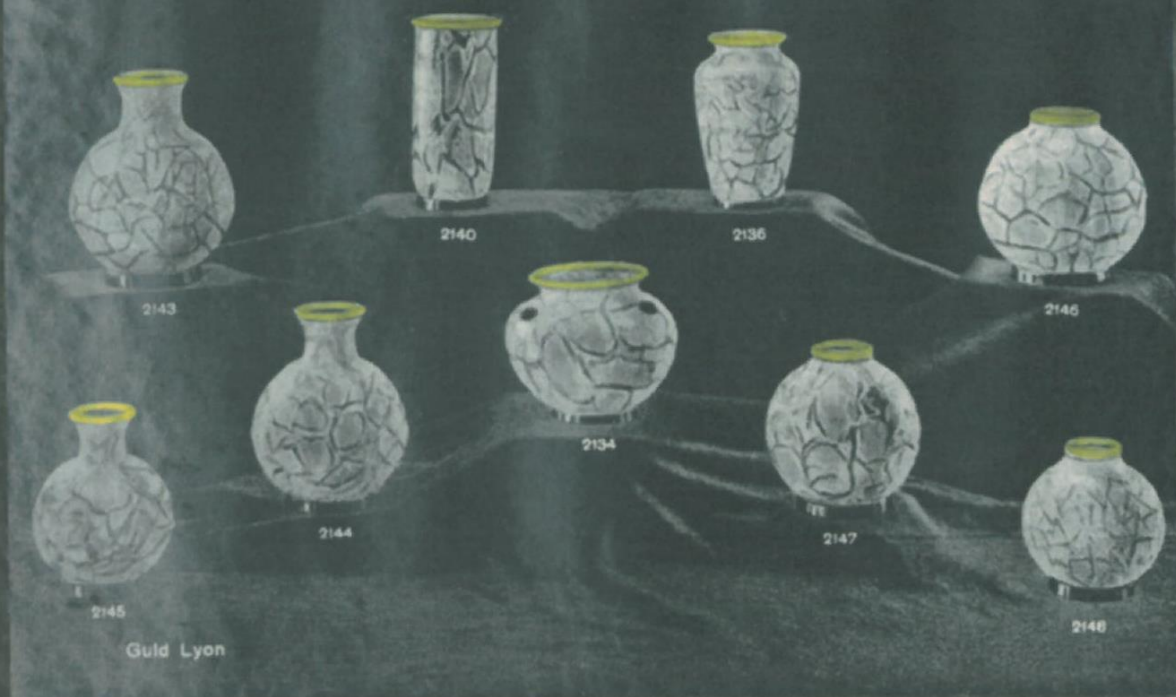

No. 401

Johansfors

AKTIEBOLAGET JOHANSFORS GLASBRUK
BROAKULLA
Sweden

N:o 401.

Vase	2143	Lyon Gold	Net Sw. Kr.	1.85 each
"	2140	" "	" "	1.35 "
"	2136	" "	" "	1.35 "
"	2146	" "	" "	1.85 "
"	2145	" "	" "	1.15 "
"	2144	" "	" "	1.35 "
"	2134	" "	" "	1.75 "
"	2147	" "	" "	1.35 "
"	2148	" "	" "	1.15 "

Delivery: F.o.b. Gothenburg.
For packing and cases 5% is charged.