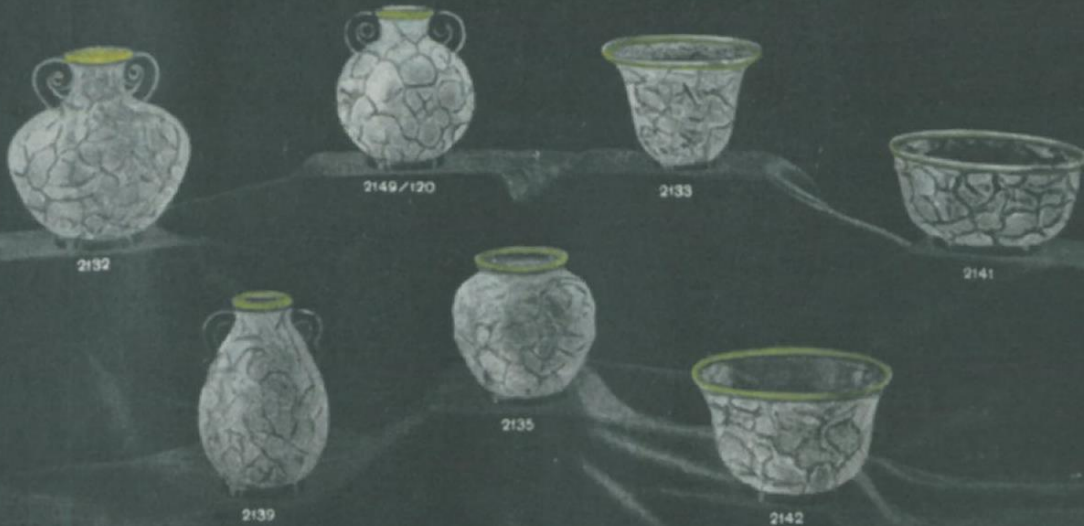

No. 402

Johansfors

Guld Lyon

AKTIEBOLAGET JOHANSFORS GLASBRUK
BROAKULLA
Sweden

N:o 402.

Vase	2132	Lyon Gold	Net Sw. Kr	2.25 each
"	2149/120	" "	" "	1.75 .
"	2133	" "	" "	1.35 .
"	2139	" "	" "	1.65 .
"	2135	" "	" "	1.35 .
Bowl	2141	" "	" "	1.50 .
"	2142	" "	" "	1.35 .

Delivery: F.o.b. Gothenburg.
For packing and cases 5% is charged.