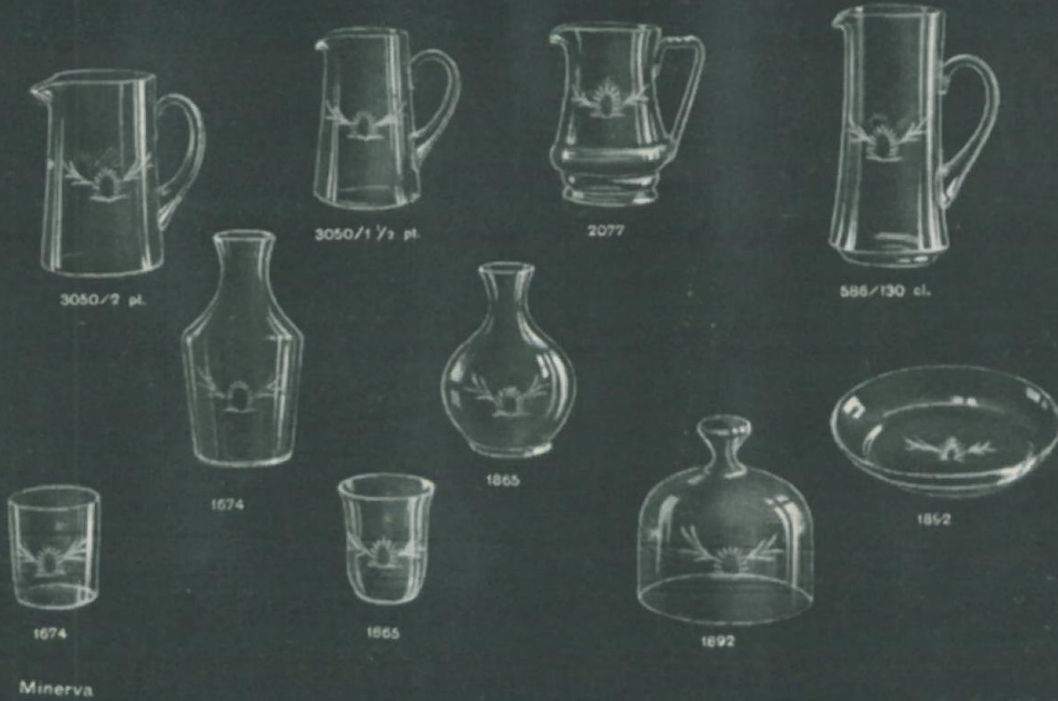

No. 807

Johansfors

AKTIEBOLAGET JOHANSFORS GLASBRUK
BROAKULLA
Sweden

N:o 807.

Jug	3050/2 pt	Minerva	Net Sw. Kr. 1.--	each
"	" 1 1/2 "	"	" "	-.85 .
"	2077/100 cl.	"	" "	1.-- .
"	586/130 "	"	" "	1.50 .
Bottle & Up	1674	"	" "	1.-- .
" " "	1865	"	" "	1.-- .
Cheese-cover	1892/5"	"	" "	2.-- .