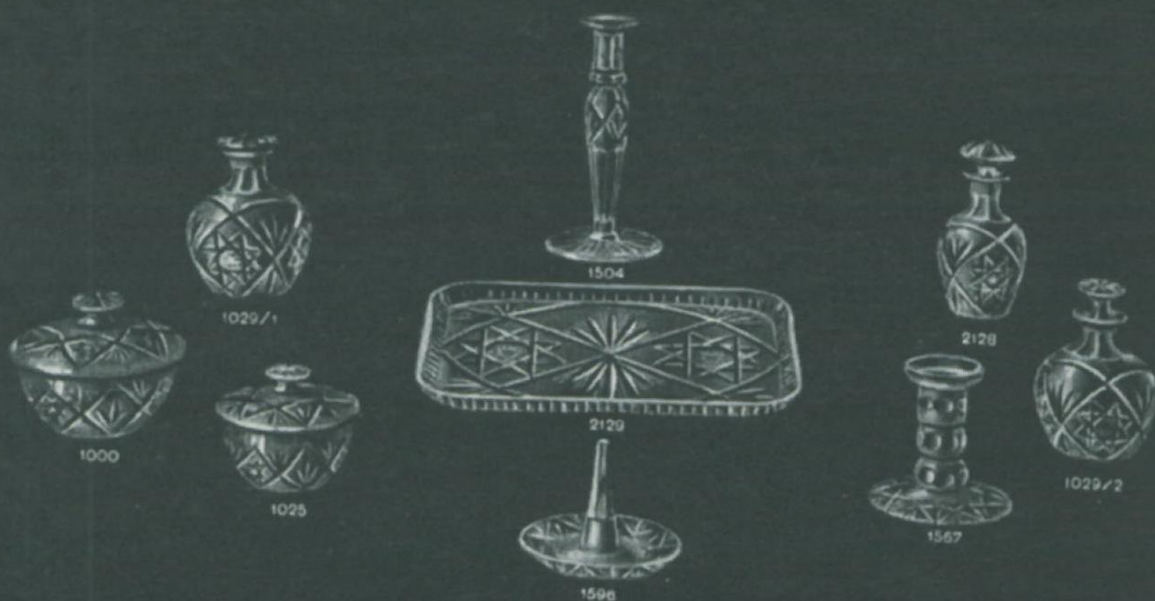

No. 1209

Johansfors

Rapid

AKTIEBOLAGET JOHANSFORS GLASBRUK
BROOKULLA
Sweden

N:o 1209.

Powder bowl	1000/125 m.m.	Rapid	Net. Sw. Kr. 3.65 each
Jewel bowl	1025/100 "	"	" " 2.45 .
Bottle	1029/1 12 oz	"	" " 3.05 .
"	" /2 9 "	"	" " 2.55 .
"	2128 6 "	"	" " 2.10 .
Candlestick	1504/200 m.m.	"	" " 2.85 .
"	1567/105 "	"	" " 1.80 .
Ring stand	1596	"	" " 1.35 .
Tray, 300 × 225 m.m.,	2129	"	" " 9.-- .

Delivery: F.o.b. Gothenburg
For packing and cases 5% is charged.