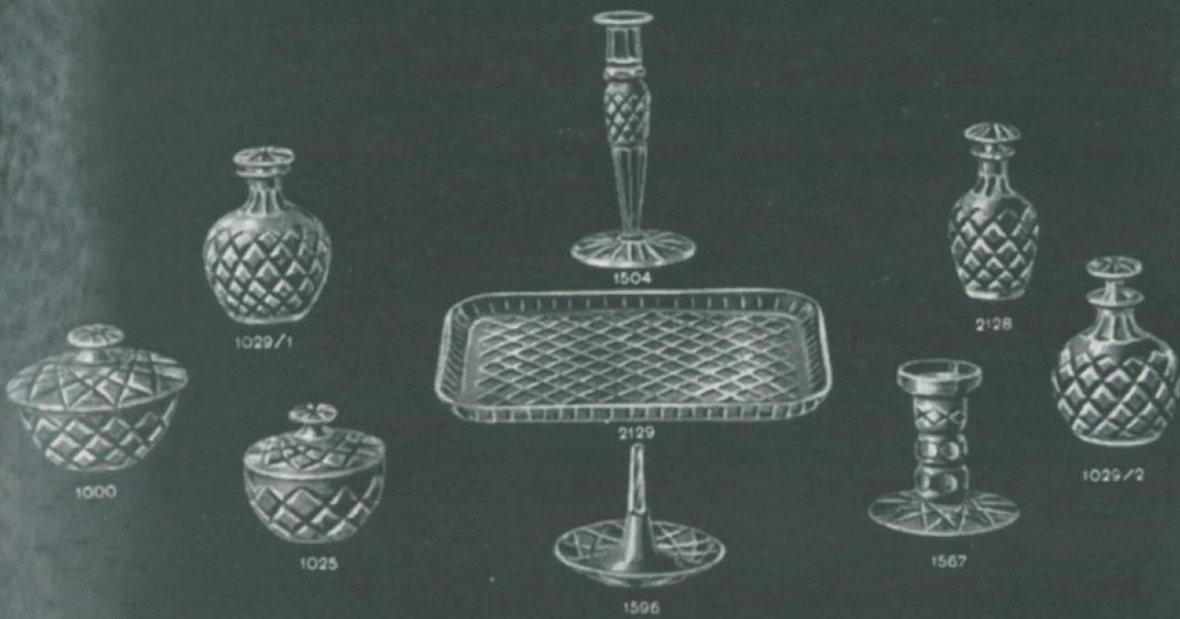

Delivery: F.o.b. Gothenburg
For packing and cases 5% is charged.

AKTIEBOLAGET JOHANSFORS GLASBRUK
BROAKULLA
Sweden

N:o 1202.

Decanter	2068/14 oz	Flora	Net Sw. Kr	6.--	each
"	" "	Rut	" "	6.--	"
"	6-kt/24	Brilliant	" "	8.40	"
"	" "	Herbert	" "	6.--	"
Tray	989/260×135 mm.	Rapid	" "	3.60	"
Sugar & Cream	237	"	" "	3.60	"

Delivery: F.o.b. Gothenburg
For packing and cases 5% is charged.

No. 1208

Johansfors

O.B.

AKTIEBOLAGET JOHANSFORS GLASBRUK
BROAKULLA
Sweden

N:o 1208.

Powder bowl	1000 / 125 m.m.	O. B.	Net. Sw. Kr. 3.45 each
Jewel-bowl	1025 / 100 "	"	" " " 2.30 "
Bottle	1029 / 1 12 oz	"	" " " 2.95 "
"	" / 2 9 "	"	" " " 2.35 "
"	2128 6 "	"	" " " 1.85 "
Candlestick	1504 / 200 m.m.	"	" " " 2.70 "
"	1567 / 105 "	"	" " " 1.80 "
Ring stand	1596	"	" " " 1.25 "
Tray, 300 X 225 m.m.,	2129	"	" " " 8.50 "