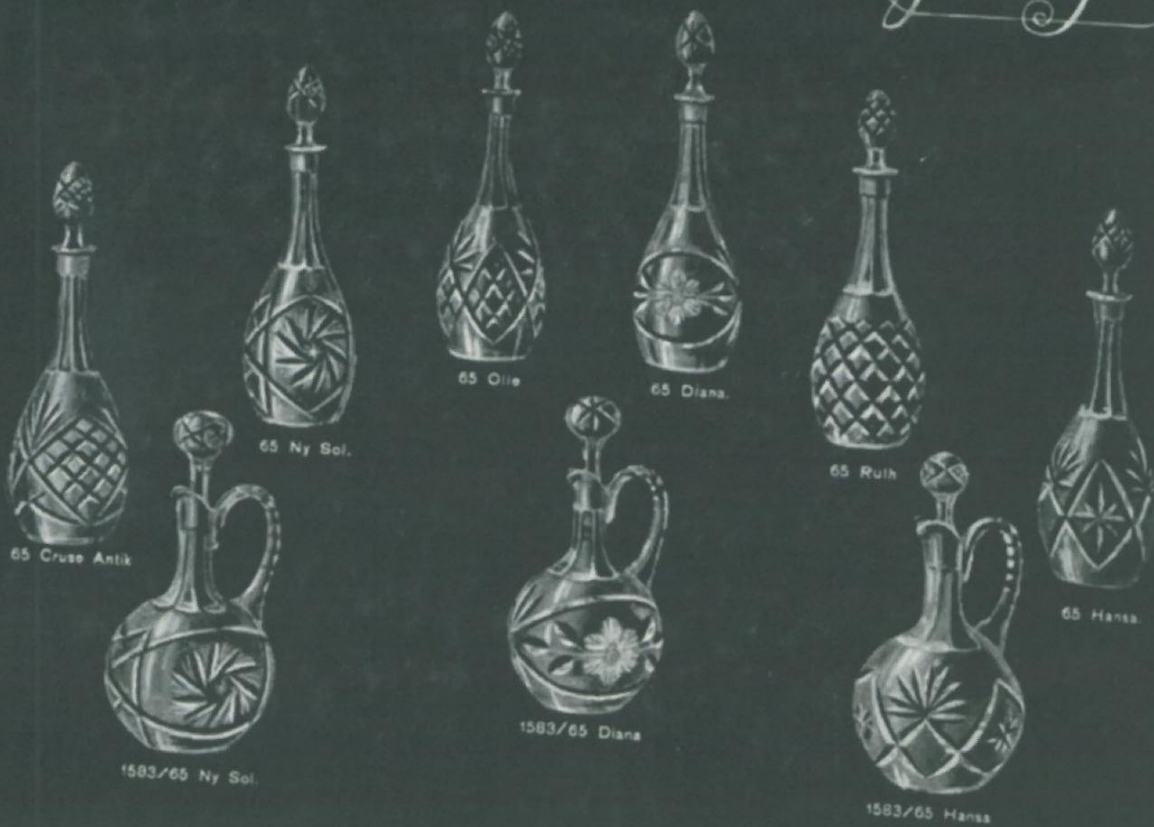

No. 1211

Johansfors

AKTIEBOLAGET JOHANSFORS GLASBRUK
BROAKULLA
Sweden

N:o 1211.

			Net Sw. Kr	
Decanter, unhld.	32	cl	5.25	each
"	"	65	4.50	"
"	"	80	5.25	"
"	hld.	32	3.75	"
"	"	65	5.25	"
"	"	80	6.75	"
"	unhld.	32	3.85	"
"	"	65	5.50	"
"	"	80	6.40	"
"	hld.	32	4.50	"
"	"	65	6.30	"
"	"	80	7.25	"
Whisky-Decanter hld.	65	"	5.50	"
"	"	100	6.75	"

Delivery: F. o. b. Gothenburg.
For packing and cases 5% is charged.