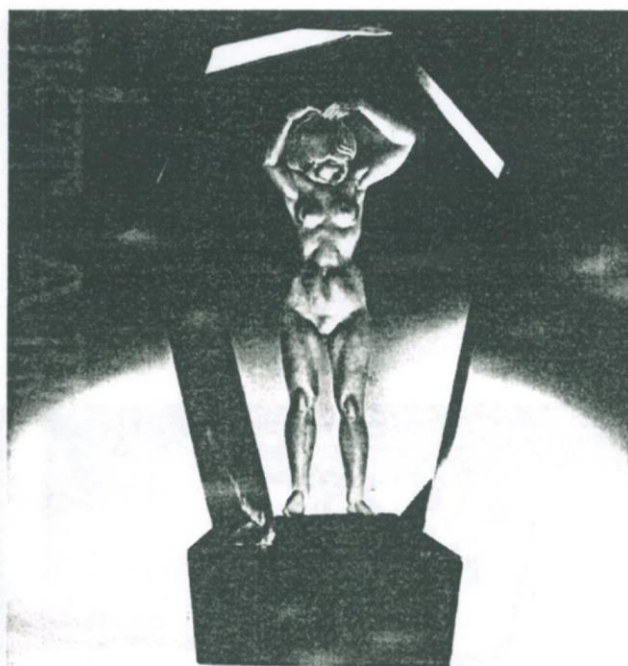

SD 129

AMERICAN MUSEUM OF NATURAL HISTORY
NEW YORK

HH 5021
HRS 4097

UNIC
PRISMA

20

SMÅLANDS MUSEUM
VÄXJÖ

ROLY POLY

BLOCK
LOVE