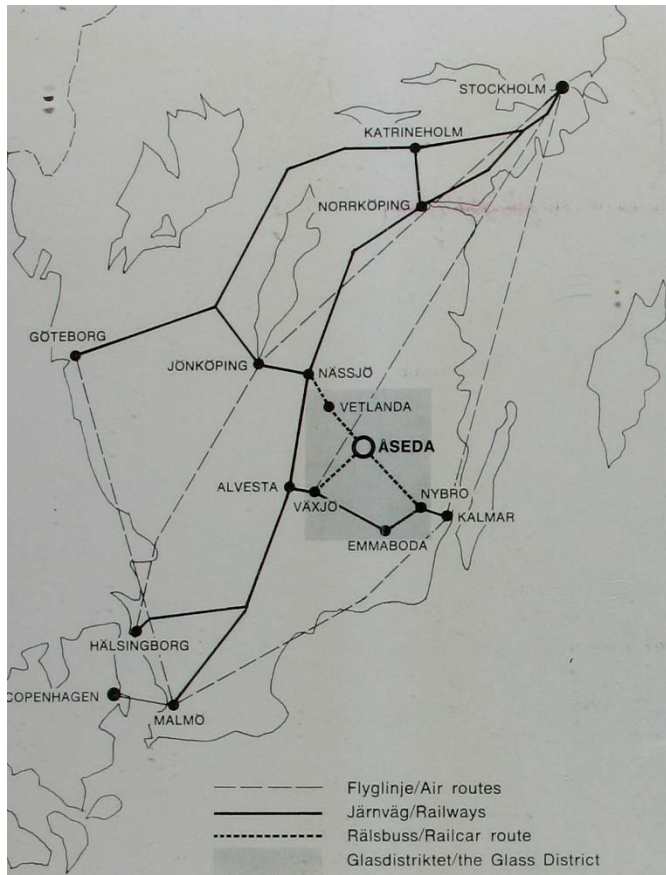

ÅSEDA — SWEDEN'S COLORFUL GLASSWORKS

Founded in 1947 Åseda is one of the youngest Swedish glassworks. But the company takes great pride in being able to carry on the famed, centuries old traditions of Swedish glass making.